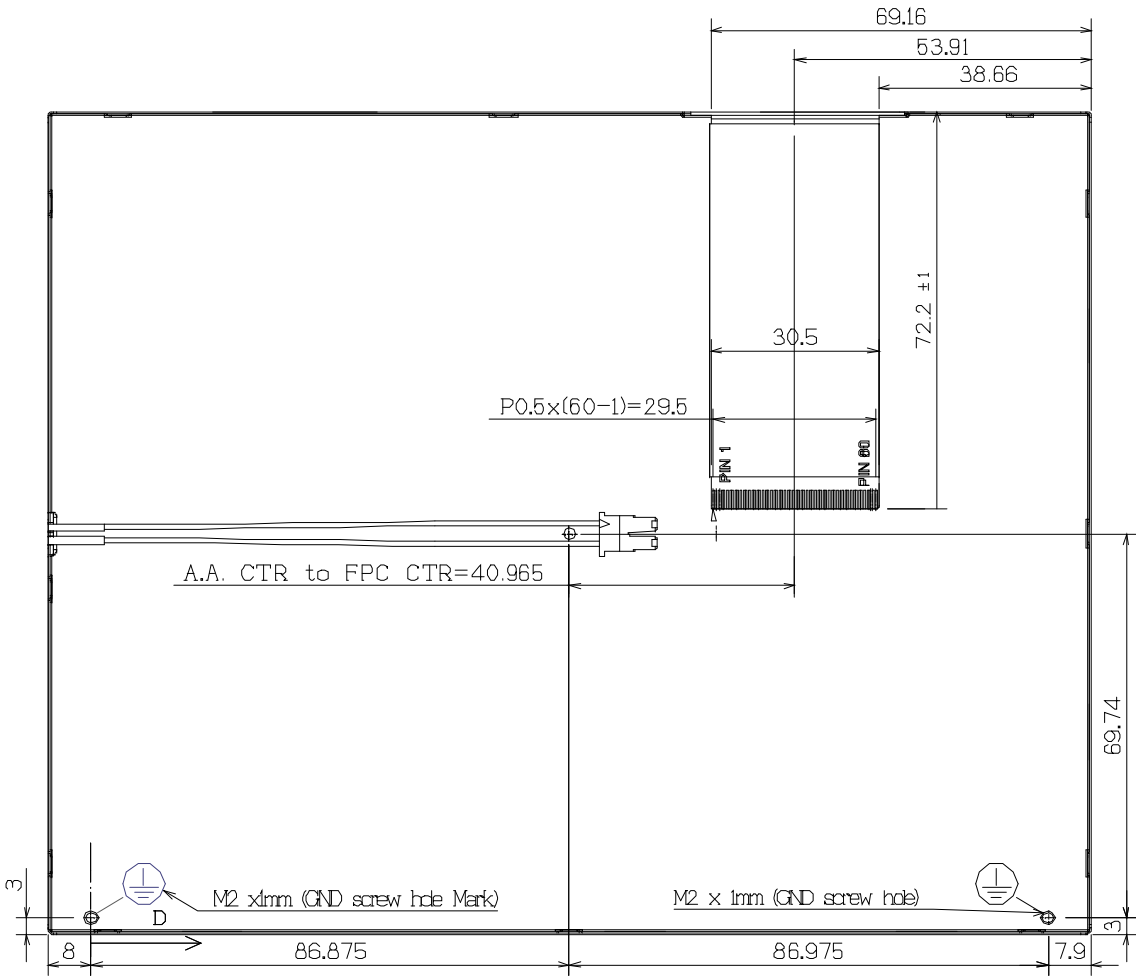

Outline Drawing

NOTES:

- 1.DISPLAY TYPE: a-Si TFT
- 2.DISPLAY MODULE: Transmissive ,Normally White
- 3.OPERATING TEMP: -20° C---+70° C
- 4.STORAGE TEMP: -30° C---+80° C
- 5.Backlight: LED
6. RoHS Complicant

DLC Display Co., Limited www.dlcdisplay.com		
DRAWN BY:	TITLE: DLC0840CZG	
CHECKED BY:	DWG NO:	SCALE:
APPROVED BY:	DWG NAME:	UNIT: mm
CONFIRMED BY:	SHEET NO: 0F	

NOTES:

- 1.DISPLAY TYPE: a-Si TFT
- 2.DISPLAY MODULE: Transmissive ,Normally White
- 3.OPERATIN TEMP: -20° C---+70° C
- 4.STORAGE TEMP: -30° C---+80° C
- 5.Backlight: LED
6. RoHS Complicant

DLC Display Co., Limited
www.dlcdisplay.com

DRAWN BY:	TITLE: DLC0840CZG	
CHECKED BY:	DWG NO:	
APPROVED BY:	DWG NAME:	UNIT: mm
CONFIRMED BY:	SHEET NO: 0F	