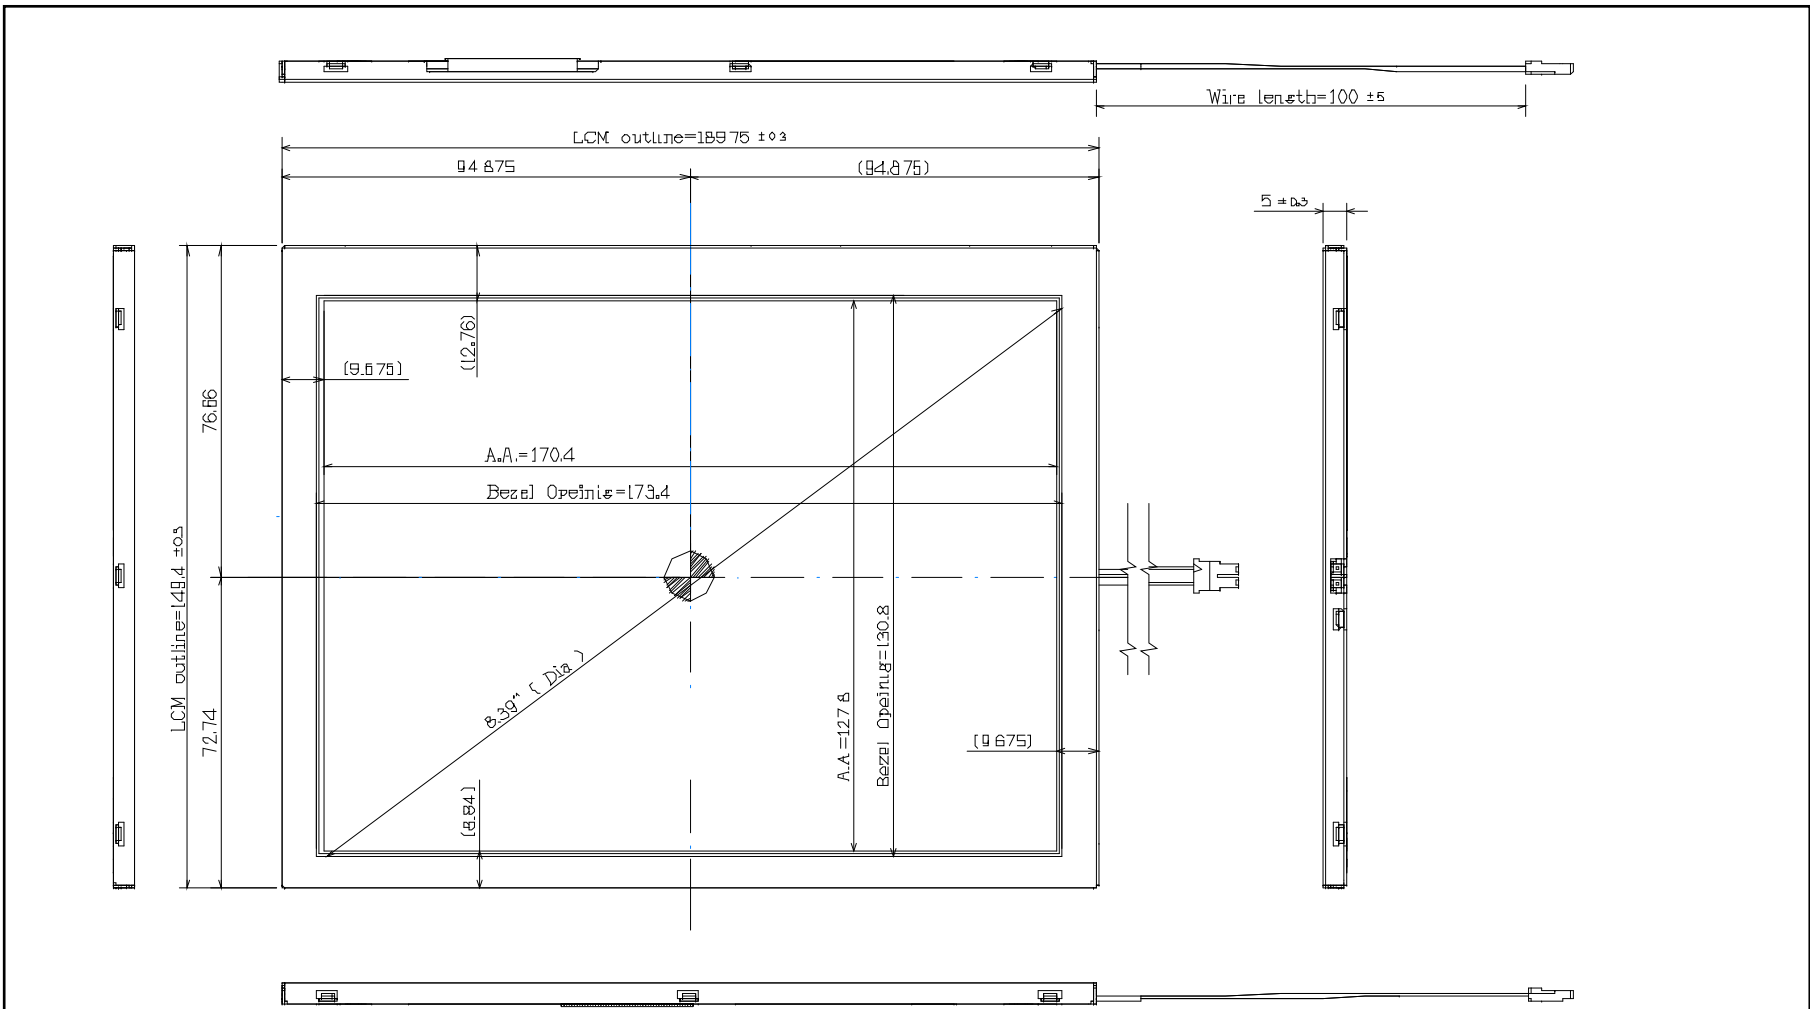

Outline Drawing

NOTES:

- 1.DISPLAY TYPE: a-Si TFT
- 2.DISPLAY MODULE: Transmissive ,Normally White
- 3.OPERATING TEMP: -20° C---+70° C
- 4.STORAGE TEMP: -30° C---+80° C
- 5.Backlight: LED
6. RoHS Complicant

DLC Display Co., Limited www.dlcdisplay.com		
DRAWN BY:	TITLE: DLC0840CZG	
CHECKED BY:	DWG NO:	SCALE:
APPROVED BY:	DWG NAME:	UNIT: mm
CONFIRMED BY:	SHEET NO: 0F	

NOTES:

- 1.DISPLAY TYPE: a-Si TFT
- 2.DISPLAY MODULE: Transmissive ,Normally White
- 3.OPERATIN TEMP: -20° C---+70° C
- 4.STORAGE TEMP: -30° C---+80° C
- 5.Backlight: LED
6. RoHS Complicant

DLC Display Co., Limited
www.dlcdisplay.com

DRAWN BY:	TITLE: DLC0840CZG	
CHECKED BY:	DWG NO:	
APPROVED BY:	DWG NAME:	UNIT: mm
CONFIRMED BY:	SHEET NO: 0F	