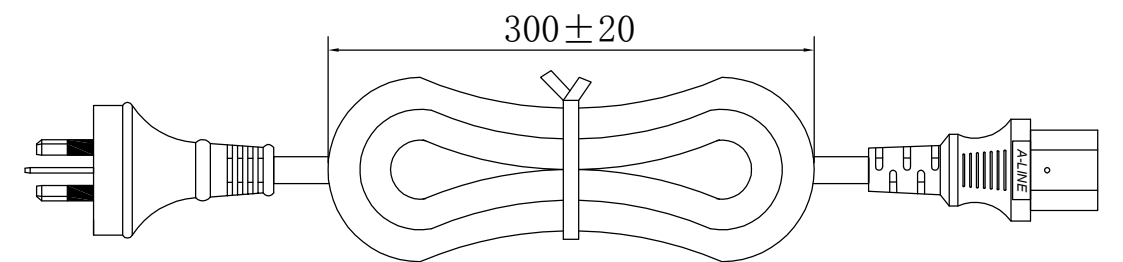

备注:5条/扎, 30条/箱, 纸箱大小为51*31*18CM, 净重13.6公斤.

⑥	PLUG PVC:KCS70-5001-85, BLACK 插头料:KCS70-5001-85, 黑色	60	g
⑤	TERMINAL:IEC60320 C13, WHITE C13品字尾一体支架, 白色	1	pcs
④	HOSING:THREE-CORE SAA 10A PLUG INNER SHELL, WHITE 塑壳:10A SAA三插塑壳, 白色	1	pcs
③	TERMINAL:THREEN-CORE SAA 10A PLUG L&N POLARITY, TERMINAL 端子:10A SAA半绝缘插片, 镀镍	2	pcs
②	TERMINAL:THREEN-CORE SAA 10A PLUG E POLARITY, TERMINAL 端子:10A SAA全铜插片, 镀镍	1	pcs
①	CABLE:H05VV-F 3G0.75mm ² 24/0.20BS*2.3*3C (BROWN、BLUE、YELLOW/GREEN)*6.5 BLACK L=6000mm 线材:H05VV-F 3G0.75mm ² 24/0.20BS*2.3*3C(棕、蓝、黄/绿)*6.5 黑色 L=6000mm	1	pcs
ITEM	DESCRIPTION	QTY	UNIT

						DRAWING NO: 图号	DRAWN BY P. E: HAN	DATE 19. 9. 11	NINGBO A-LINE CABLE AND WIRE CO., LTD CONNECT THE WORLD	
						AIS-0119-00	CHECKED BY S. A:	DATE		CLIENT CODE: Ivent Solutions
00	-	19. 9. 11	RTM	HAN			APPROVED BY	DATE	CUSTOMER PART NO:	
REV	ECO	DATE	REMARK	CHG' D BY	CHG' D BY	DIMENSIONS IN MM DWG NOT TO SCALE	MGR:		货号	ACLOOM-10A-6M