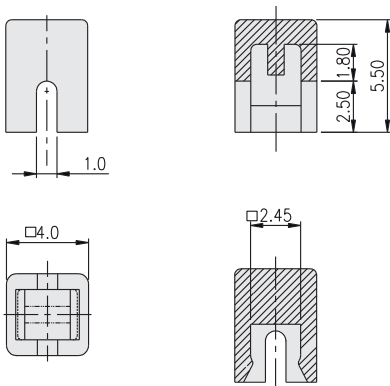

TACT SWITCH
KTSC-(6)(2) SERIES

Cap for 6x6 / 12x12
 Tact Switch

HOW TO ORDER

KTSC - [] [] []

Prod. Size: <Tactile Switch>
 2=12X12mm (Can be applied on DTS□-24)
 6=6x6mm (Can be applied on DTS□-644)

Cap Type:
 1=Square
 2=Round

Cap color:
 Y=Yellow
 B=Blue
 R=Red
 I=Ivory
 K=Black
 G=Green
 S=Salmon
 Ge=Gray

PACKAGE

<Bag>
 KTSC-2: 500 pcs
 KTSC-6: 1500 pcs

TACT SWITCH

KTSC-21

KTSC-22

KTSC-61

KTSC-62