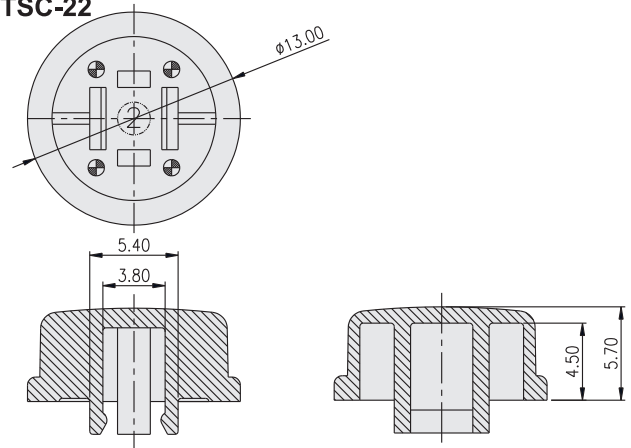

TACT SWITCH
KTSC-(6)(2) SERIES

Cap for 6x6 / 12x12
 Tact Switch

HOW TO ORDER

KTSC - [] [] []

Prod. Size: <Tactile Switch>
 2=12X12mm (Can be applied on DTS□-24)
 6=6x6mm (Can be applied on DTS□-644)

Cap Type:
 1=Square
 2=Round

Cap color:
 Y=Yellow
 B=Blue
 R=Red
 I=Ivory
 K=Black
 G=Green
 S=Salmon
 Ge=Gray

PACKAGE

<Bag>
 KTSC-2: 500 pcs
 KTSC-6: 1500 pcs

TACT SWITCH

KTSC-21

KTSC-22

KTSC-61

KTSC-62