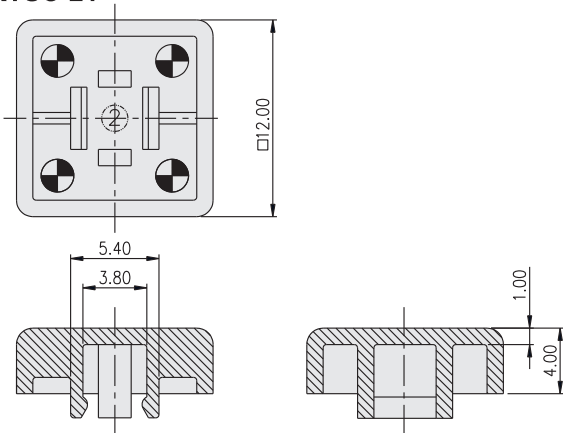

TACT SWITCH
KTSC-(6)(2) SERIES

Cap for 6x6 / 12x12
 Tact Switch

HOW TO ORDER

KTSC - [] [] []

Prod. Size: <Tactile Switch>
 2=12X12mm (Can be applied on DTS□-24)
 6=6x6mm (Can be applied on DTS□-644)

Cap Type:
 1=Square
 2=Round

Cap color:
 Y=Yellow
 B=Blue
 R=Red
 I=Ivory
 K=Black
 G=Green
 S=Salmon
 Ge=Gray

PACKAGE

<Bag>
 KTSC-2: 500 pcs
 KTSC-6: 1500 pcs

TACT SWITCH

KTSC-21

KTSC-22

KTSC-61

KTSC-62